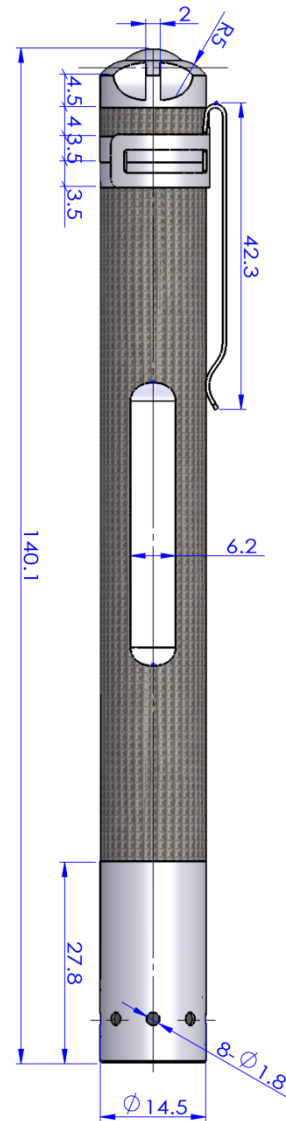

**LED Lenser: P4**

**Model Number: HP8404**

**Description:** The P4 Moon Lens casts a perfectly circular beam like the P2, but in a slightly larger light.

**Dimensions:**      **Body Length: 5.7 in**      **Head Diameter: 0.53 in**

**Body Diameter: 0.53 in**

**Weight: 2.2 oz**

**Case material: Aluminum body**

**Lens Type: Moon Lens**

**Focus System: Twist Focus System**

**Light Source: LED**

**Beam Color: White**

**On / Off Switch: Rear Switch**

**Max Lumens Output: 11.9 lumens**

**Effective Range: 103 feet**

**Max Wattage Usage: 0.37 watts**

**Battery Type and Quantity: 2 x AAA**

**Working Battery Life: 80 hours**

**Warranty: Lifetime**

**Features:** Pocket clip, Thermal management and Gold plated contacts

**Included Accessories: NA**

**Optional Accessories: NA**

Above measurements are in mm.