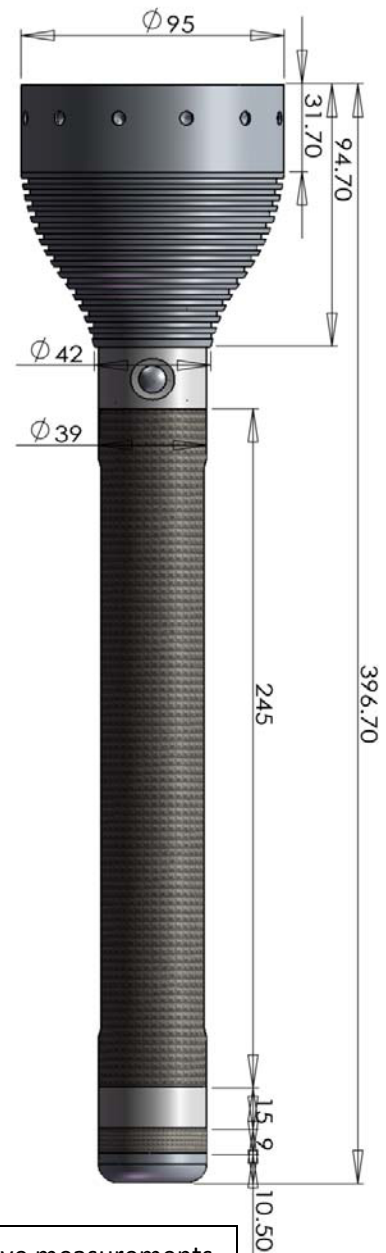

LED Lenser: X7

Model Number: HP8437

Description: Quite simply the brightest hand-held LED Light ever produced. With 1060 lumens of focusable light, the X7 is the choice when only the brightest light available will do.

Dimensions: **Body Length: 16.0 in** **Head Diameter: 3.6 in**

Body Diameter: 1.5 in

Weight: 48.0 oz

Case material: Aluminum body

Lens Type: Multi-Optic Focusing

Focus System: One-handed Speed-Focus

Light Source: LED

Beam Color: White

On / Off Switch: Three step Quick-Cycle switch function –
press for maximum light, click for low light, click again for high

Max Lumens Output: 1068.0 lumens

Effective Range: 1765 feet

Max Wattage Usage: 16.36 watts

Battery Type and Quantity: 4 x D

Working Battery Life: 950 hours

Warranty: Lifetime

Features: Thermal management, Gold plated contacts

Included Accessories: NA

Optional Accessories: NA

Above measurements are in mm.