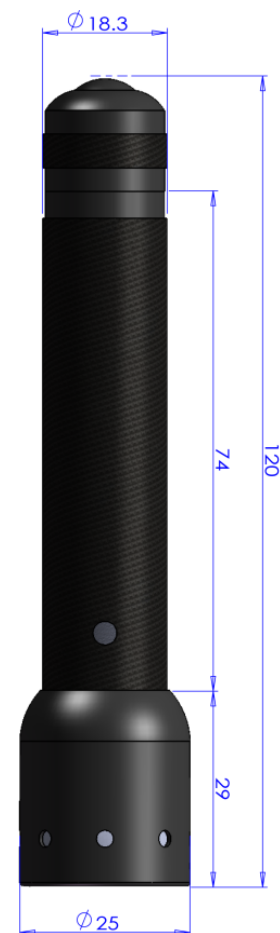

**LED Lenser:** DigiTac Rechargeable Focus Beam

**Model Number:** LL7853 or TT7853CP

**Description:** The lithium ion battery has no memory effect.

**Dimensions:**            **Body Length:** 4.7 in    **Head Diameter:** 1.0 in  
**Body Diameter:** 0.75 in

**Weight:** 2.6 oz

**Case material:** Aluminum body

**Lens Type:** Focusing

**Focus System:** Twist Focus System

**Light Source:** LED

**Beam Color:** White

**On / Off Switch:** Tactical style rear switch

**Max Lumens Output:** 110.4 lumens

**Effective Range:** 295 feet

**Max Wattage Usage:** 4.11 watts

**Battery Type and Quantity:** Rechargeable

**Working Battery Life:** 22.5 hours

**Warranty:** Lifetime

**Features:** Lithium Ion battery with no memory effect, Charge indicator in charger, Thermal management, Gold plated contacts

**Included Accessories:** AC/DC chargers, Sheath: TT2020CP

**Optional Accessories:** NA

Above measurements are in mm.